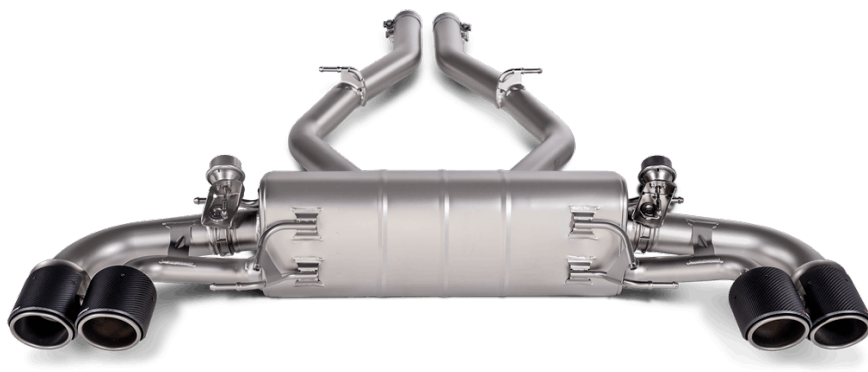

Alfa Romeo Giulia Quadrifoglio

Product Name: **Slip-On Line (Titanium)**

Product code: **S-AR/TI/7H**

Approval: ECE

MSRP ex. VAT: 4.295,00 €

INFO

Constructed from high-grade lightweight titanium and finished with eye-catching handcrafted carbon-fibre and titanium tailpipes – carbon outside, titanium inside – for enhanced kerbside and drive-by appeal, the Slip-On Line (Titanium) has been designed to fit directly onto the Giulia Quadrifoglio's stock link-pipe. With parts cast in the in-house foundry, such as the valve housing and an X-connection element in the muffler, which is perfectly formed to allow exhaust gases to mix at a precisely defined ratio for perfect flow, the exhaust has been designed to deliver both power and torque gains throughout the rev range. Unwanted drone has been eradicated through in-depth engineering to produce a deep and sporty sound, which is ideal for everyday use, and this also provides acoustic feedback to the driver – to know and feel which rpm the car is being driven at, and when to shift gears for optimum aural enjoyment and performance. This makes for a linear and smooth sound in partial load when shifting gears, and at higher rpms the Slip-On Line (Titanium) delivers a racing sound with added higher engine harmonics.

Alfa Romeo Giulia Quadrifoglio

Product Name: **Slip-On Line (Titanium)**

Product code: **S-AR/TI/7H**

Approval: ECE

TECHNICAL DATA

	UNIT	STOCK	AKRAPOVIČ	MAX GAIN
maximum power	kW	378.6 / 6400 rpm	382.4 / 6050 rpm	+ 9.0 / 7100 rpm
	HP (m)	514.8 / 6400 rpm	519.9 / 6050 rpm	+ 12.2 / 7100 rpm
	HP (i)	507.7 / 6400 rpm	512.8 / 6050 rpm	+ 12.1 / 7100 rpm
maximum torque	Nm	687.0 / 7100 rpm	684.9 / 3550 rpm	+ 12.1 / 7100 rpm
	lb-ft	506.7 / 3650 rpm	505.2 / 3550 rpm	+ 8.9 / 7100 rpm
weight	kg	19.1	13.1	- 6.0
	lb	42.1	28.9	- 13.2
	%			- 31.4
installation time	min		300	