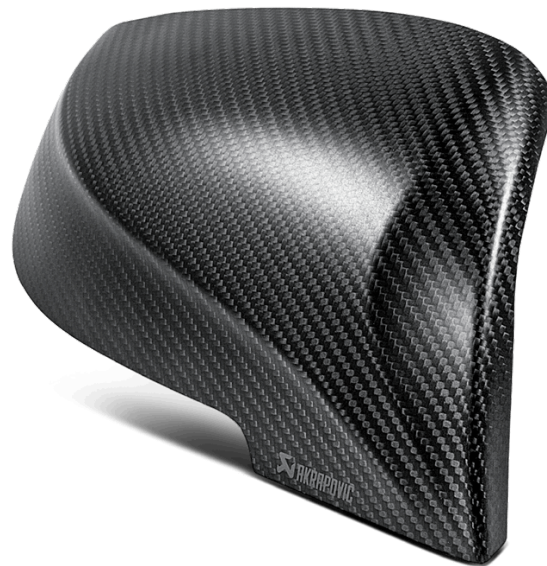

BMW M240i (F22, F23) - OPF/GPF

Product Name: **Carbon Fiber Mirror Cap Set - Matte**

Product code: **WM-BM/CA/1/M**

Approval: W/A

MSRP ex. VAT: 450,00 €

INFO

To set off the car to its visual best, these side mirror caps are available from Akrapovič for the first time on any vehicle. Made from beautifully hand-crafted carbon fibre in a matt or high-gloss finish, these exquisite products are designed to emphasise the sporty lines of the M2 and complement the other external options, including the rear diffuser and tailpipes.

BMW M240i (F22, F23) - OPF/GPF

Product Name: **Carbon Fiber Mirror Cap Set - Matte**

Product code: **WM-BM/CA/1/M**

Approval: W/A

TECHNICAL DATA

	UNIT	STOCK	AKRAPOVIČ	MAX GAIN
maximum power	kW			
	HP (m)			
	HP (i)			
maximum torque	Nm			
	lb-ft			
weight	kg			
	lb			
	%			
installation time	min		150	