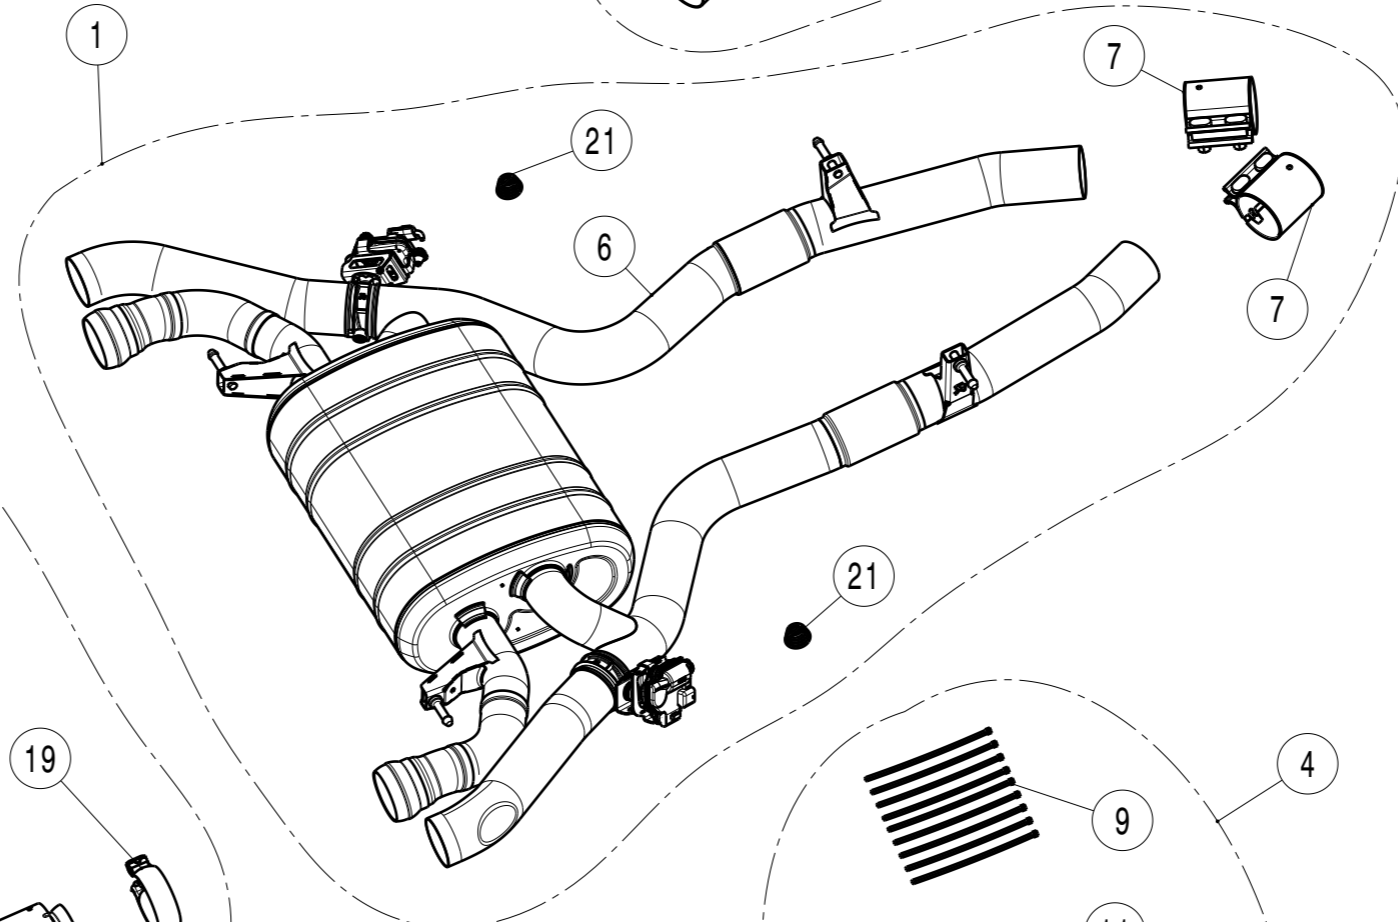

20 For X4M model
without tow hitch only

No.	SalesCode	Description	Qty.
1	S-BM/T/10H	Slip-on system	1
2	TP-CT/59	tail pipe set CA	1
3	TP-CT/60	tail pipe set CA	1
4	P-HF1255	akrapovic sound kit opt.	1
5	E-BM/T/8	Linkpipe T1	1
6	M-BM/T/16H	\$muffler	1
7	P-R75	clamp SS	2
8	P-X242	bracket	1
9	P-VEZ2	tie wrap	15
10	P-HF1257	cable/wire harness	1
11	P-HF1256	modul Control kit	1
12	P-HF1109	cable/wire harness	1
13	P-HF841/2	sound controller UNI #2	1
14	P-HF841-A5	fitting kit Keyfob+Receiver Control kit	1
15	TP-CT/59/R	tail pipe right CA	1
16	TP-CT/59/L	tail pipe left CA	1
17	TP-CT/60/R	tail pipe right CA	1
18	TP-CT/60/L	tail pipe left CA	1
19	P-R142	clamp SS	1
20	DI-BM/CA/6	rear CA diffuser Glossy	1
21	P-HF1258	heat shield SS	2