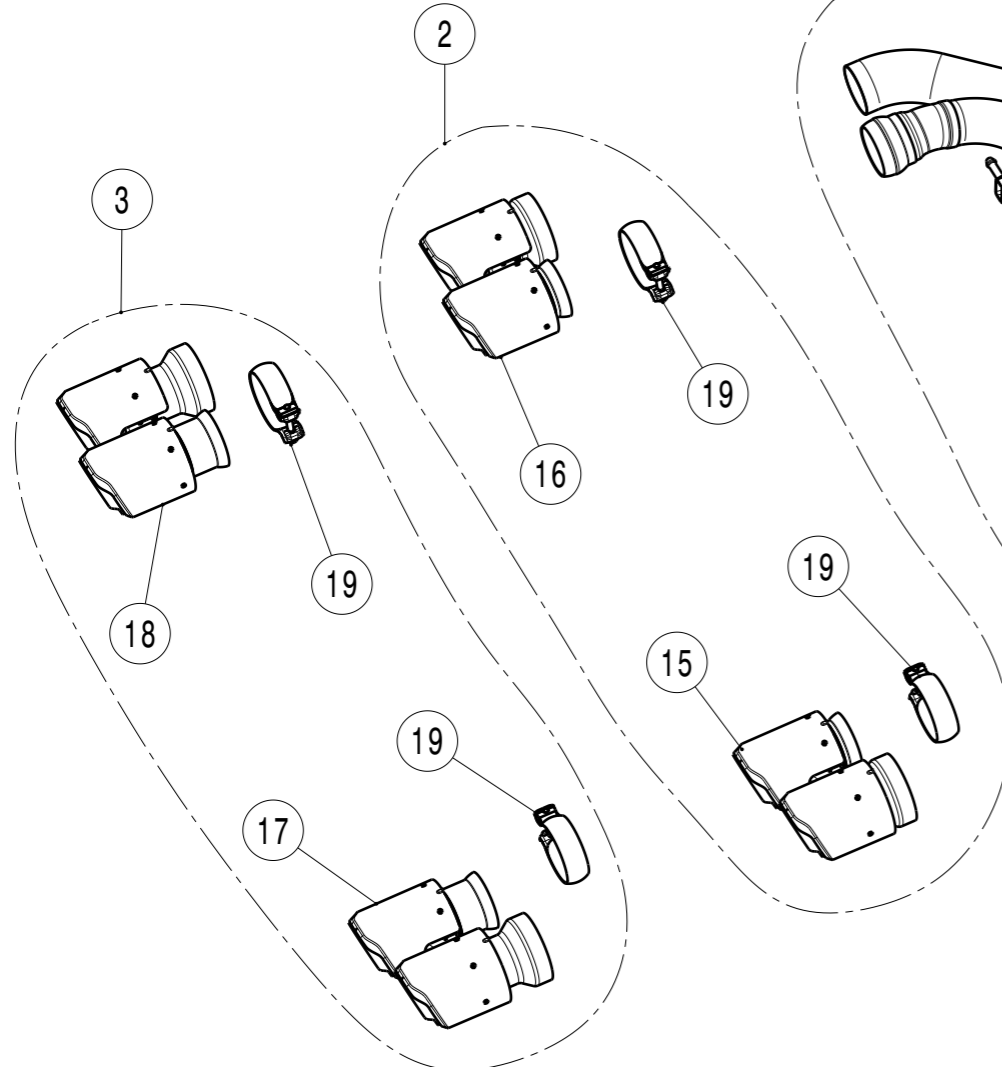

20 For X4M model
without tow hitch only

No.	SalesCode	Description	Qty.
1	S-BM/T/10H	Slip-on system	1
2	TP-CT/59	tail pipe set CA	1
3	TP-CT/60	tail pipe set CA	1
4	P-HF1255	akrapovic sound kit opt.	1
5	E-BM/T/8	Linkpipe T1	1
6	M-BM/T/16H	\$muffler	1
7	P-R75	clamp SS	2
8	P-X242	bracket	1
9	P-VEZ2	tie wrap	15
10	P-HF1257	cable/wire harness	1
11	P-HF1256	modul Control kit	1
12	P-HF1109	cable/wire harness	1
13	P-HF841/2	sound controller UNI #2	1
14	P-HF841-A5	fitting kit Keyfob+Receiver Control kit	1
15	TP-CT/59/R	tail pipe right CA	1
16	TP-CT/59/L	tail pipe left CA	1
17	TP-CT/60/R	tail pipe right CA	1
18	TP-CT/60/L	tail pipe left CA	1
19	P-R142	clamp SS	1
20	DI-BM/CA/6	rear CA diffuser Glossy	1
21	P-HF1258	heat shield SS	2