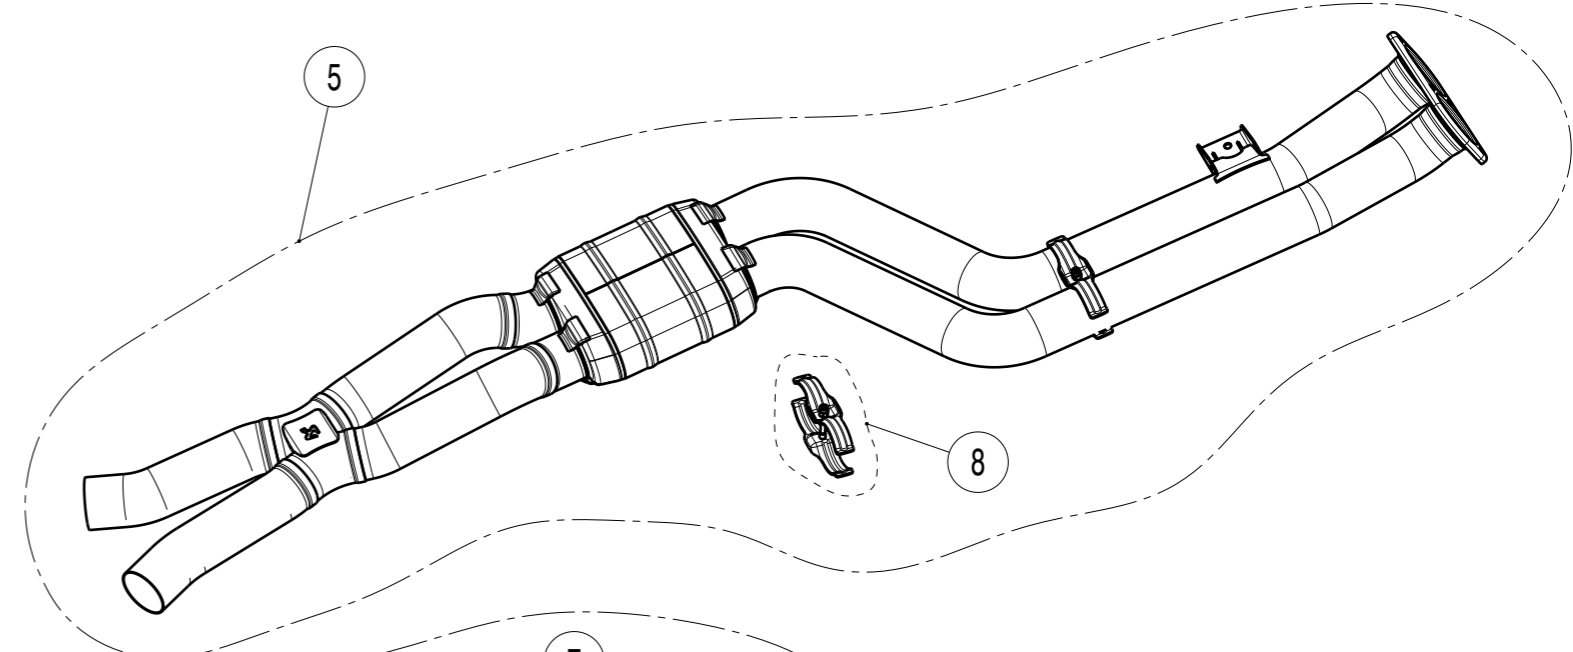

20 For X4M model
without tow hitch only

No.	SalesCode	Description	Qty.
1	S-BM/T/10H	Slip-on system	1
2	TP-CT/59	tail pipe set CA	1
3	TP-CT/60	tail pipe set CA	1
4	P-HF1255	akrapovic sound kit opt.	1
5	E-BM/T/8	Linkpipe T1	1
6	M-BM/T/16H	\$muffler	1
7	P-R75	clamp SS	2
8	P-X242	bracket	1
9	P-VEZ2	tie wrap	15
10	P-HF1257	cable/wire harness	1
11	P-HF1256	modul Control kit	1
12	P-HF1109	cable/wire harness	1
13	P-HF841/2	sound controller UNI #2	1
14	P-HF841-A5	fitting kit Keyfob+Receiver Control kit	1
15	TP-CT/59/R	tail pipe right CA	1
16	TP-CT/59/L	tail pipe left CA	1
17	TP-CT/60/R	tail pipe right CA	1
18	TP-CT/60/L	tail pipe left CA	1
19	P-R142	clamp SS	1
20	DI-BM/CA/6	rear CA diffuser Glossy	1
21	P-HF1258	heat shield SS	2