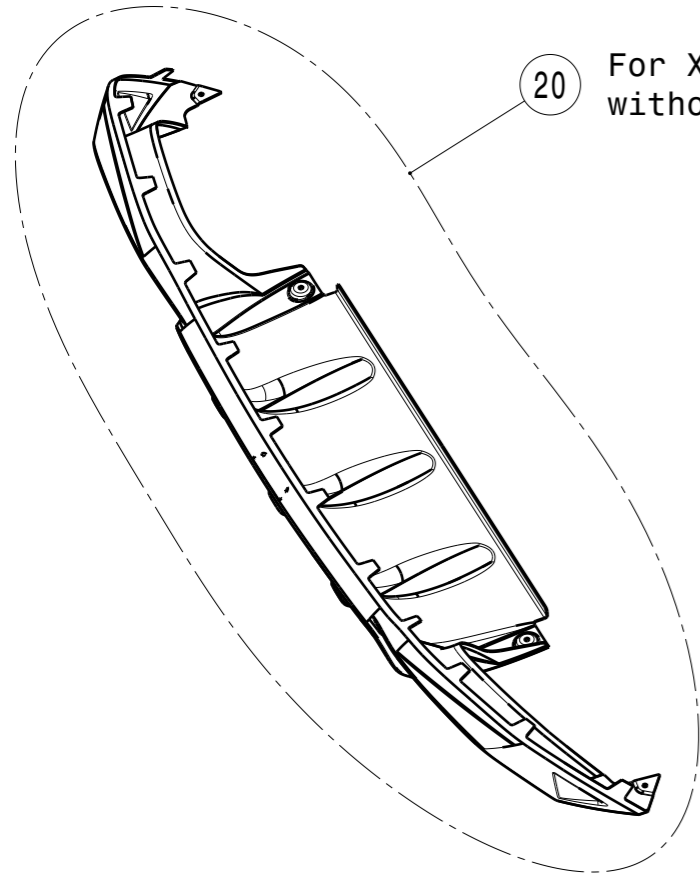

20 For X4M model
without tow hitch only

No.	SalesCode	Description	Qty.
1	S-BM/T/10H	Slip-on system	1
2	TP-CT/59	tail pipe set CA	1
3	TP-CT/60	tail pipe set CA	1
4	P-HF1255	akrapovic sound kit opt.	1
5	E-BM/T/8	Linkpipe T1	1
6	M-BM/T/16H	\$muffler	1
7	P-R75	clamp SS	2
8	P-X242	bracket	1
9	P-VEZ2	tie wrap	15
10	P-HF1257	cable/wire harness	1
11	P-HF1256	modul Control kit	1
12	P-HF1109	cable/wire harness	1
13	P-HF841/2	sound controller UNI #2	1
14	P-HF841-A5	fitting kit Keyfob+Receiver Control kit	1
15	TP-CT/59/R	tail pipe right CA	1
16	TP-CT/59/L	tail pipe left CA	1
17	TP-CT/60/R	tail pipe right CA	1
18	TP-CT/60/L	tail pipe left CA	1
19	P-R142	clamp SS	1
20	DI-BM/CA/6	rear CA diffuser Glossy	1
21	P-HF1258	heat shield SS	2