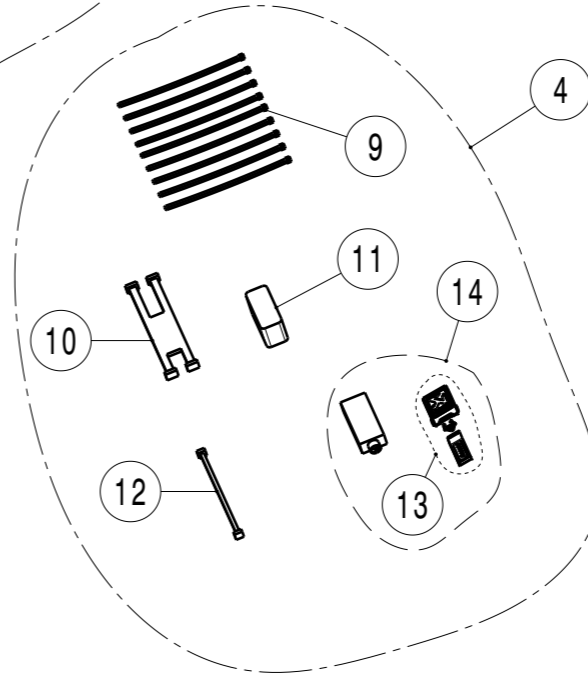

20 For X4M model
without tow hitch only

No.	SalesCode	Description	Qty.
1	S-BM/T/10H	Slip-on system	1
2	TP-CT/59	tail pipe set CA	1
3	TP-CT/60	tail pipe set CA	1
4	P-HF1255	akrapovic sound kit opt.	1
5	E-BM/T/8	Linkpipe T1	1
6	M-BM/T/16H	\$muffler	1
7	P-R75	clamp SS	2
8	P-X242	bracket	1
9	P-VEZ2	tie wrap	15
10	P-HF1257	cable/wire harness	1
11	P-HF1256	modul Control kit	1
12	P-HF1109	cable/wire harness	1
13	P-HF841/2	sound controller UNI #2	1
14	P-HF841-A5	fitting kit Keyfob+Receiver Control kit	1
15	TP-CT/59/R	tail pipe right CA	1
16	TP-CT/59/L	tail pipe left CA	1
17	TP-CT/60/R	tail pipe right CA	1
18	TP-CT/60/L	tail pipe left CA	1
19	P-R142	clamp SS	1
20	DI-BM/CA/6	rear CA diffuser Glossy	1
21	P-HF1258	heat shield SS	2