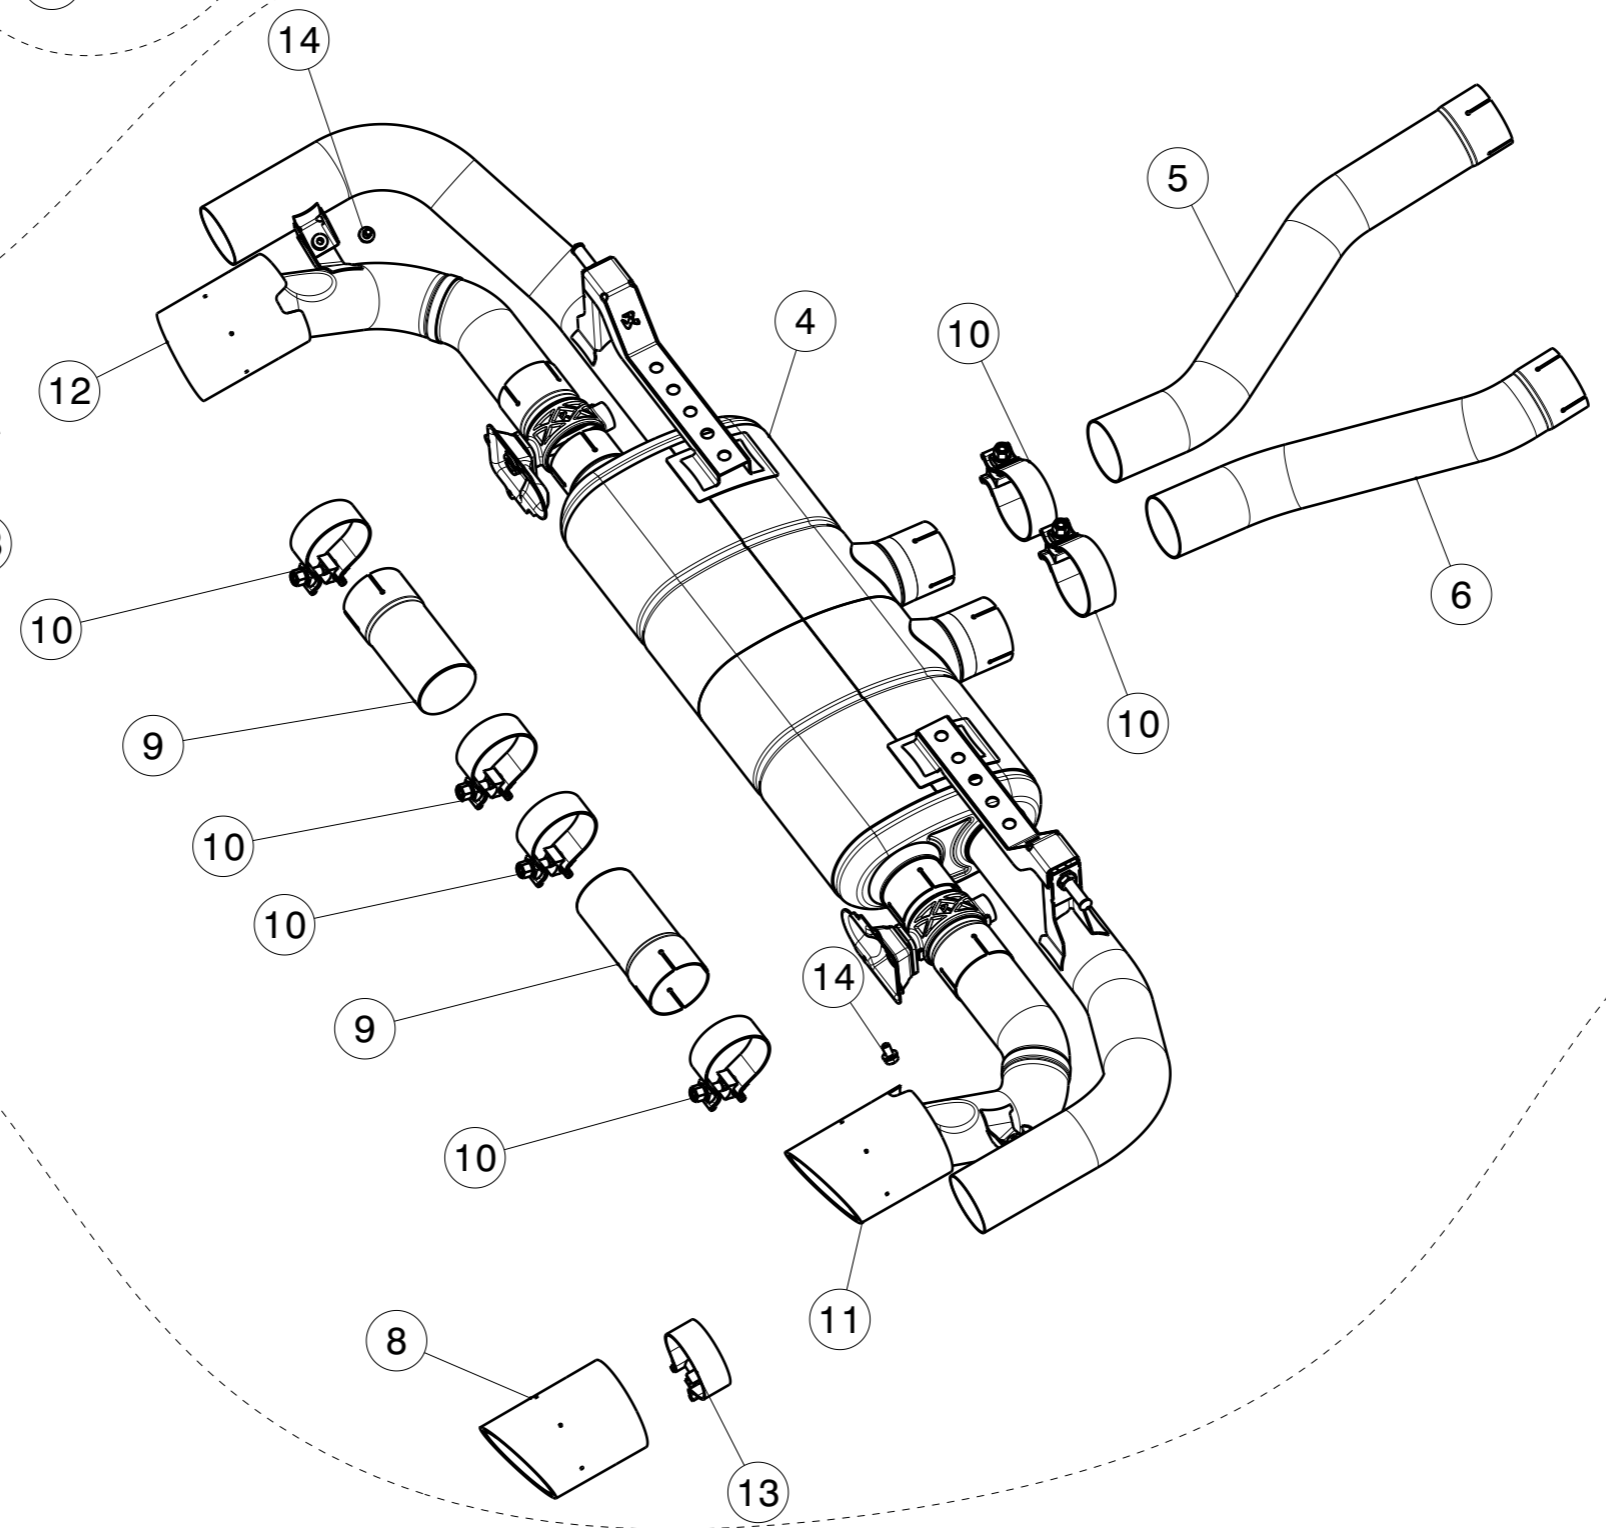

Slip-On Line (Titanium)
Porsche Cayenne S E-Hybrid (958 FL)

2

SCROLL DOWN
FOR OTHER
MODELS

3

1