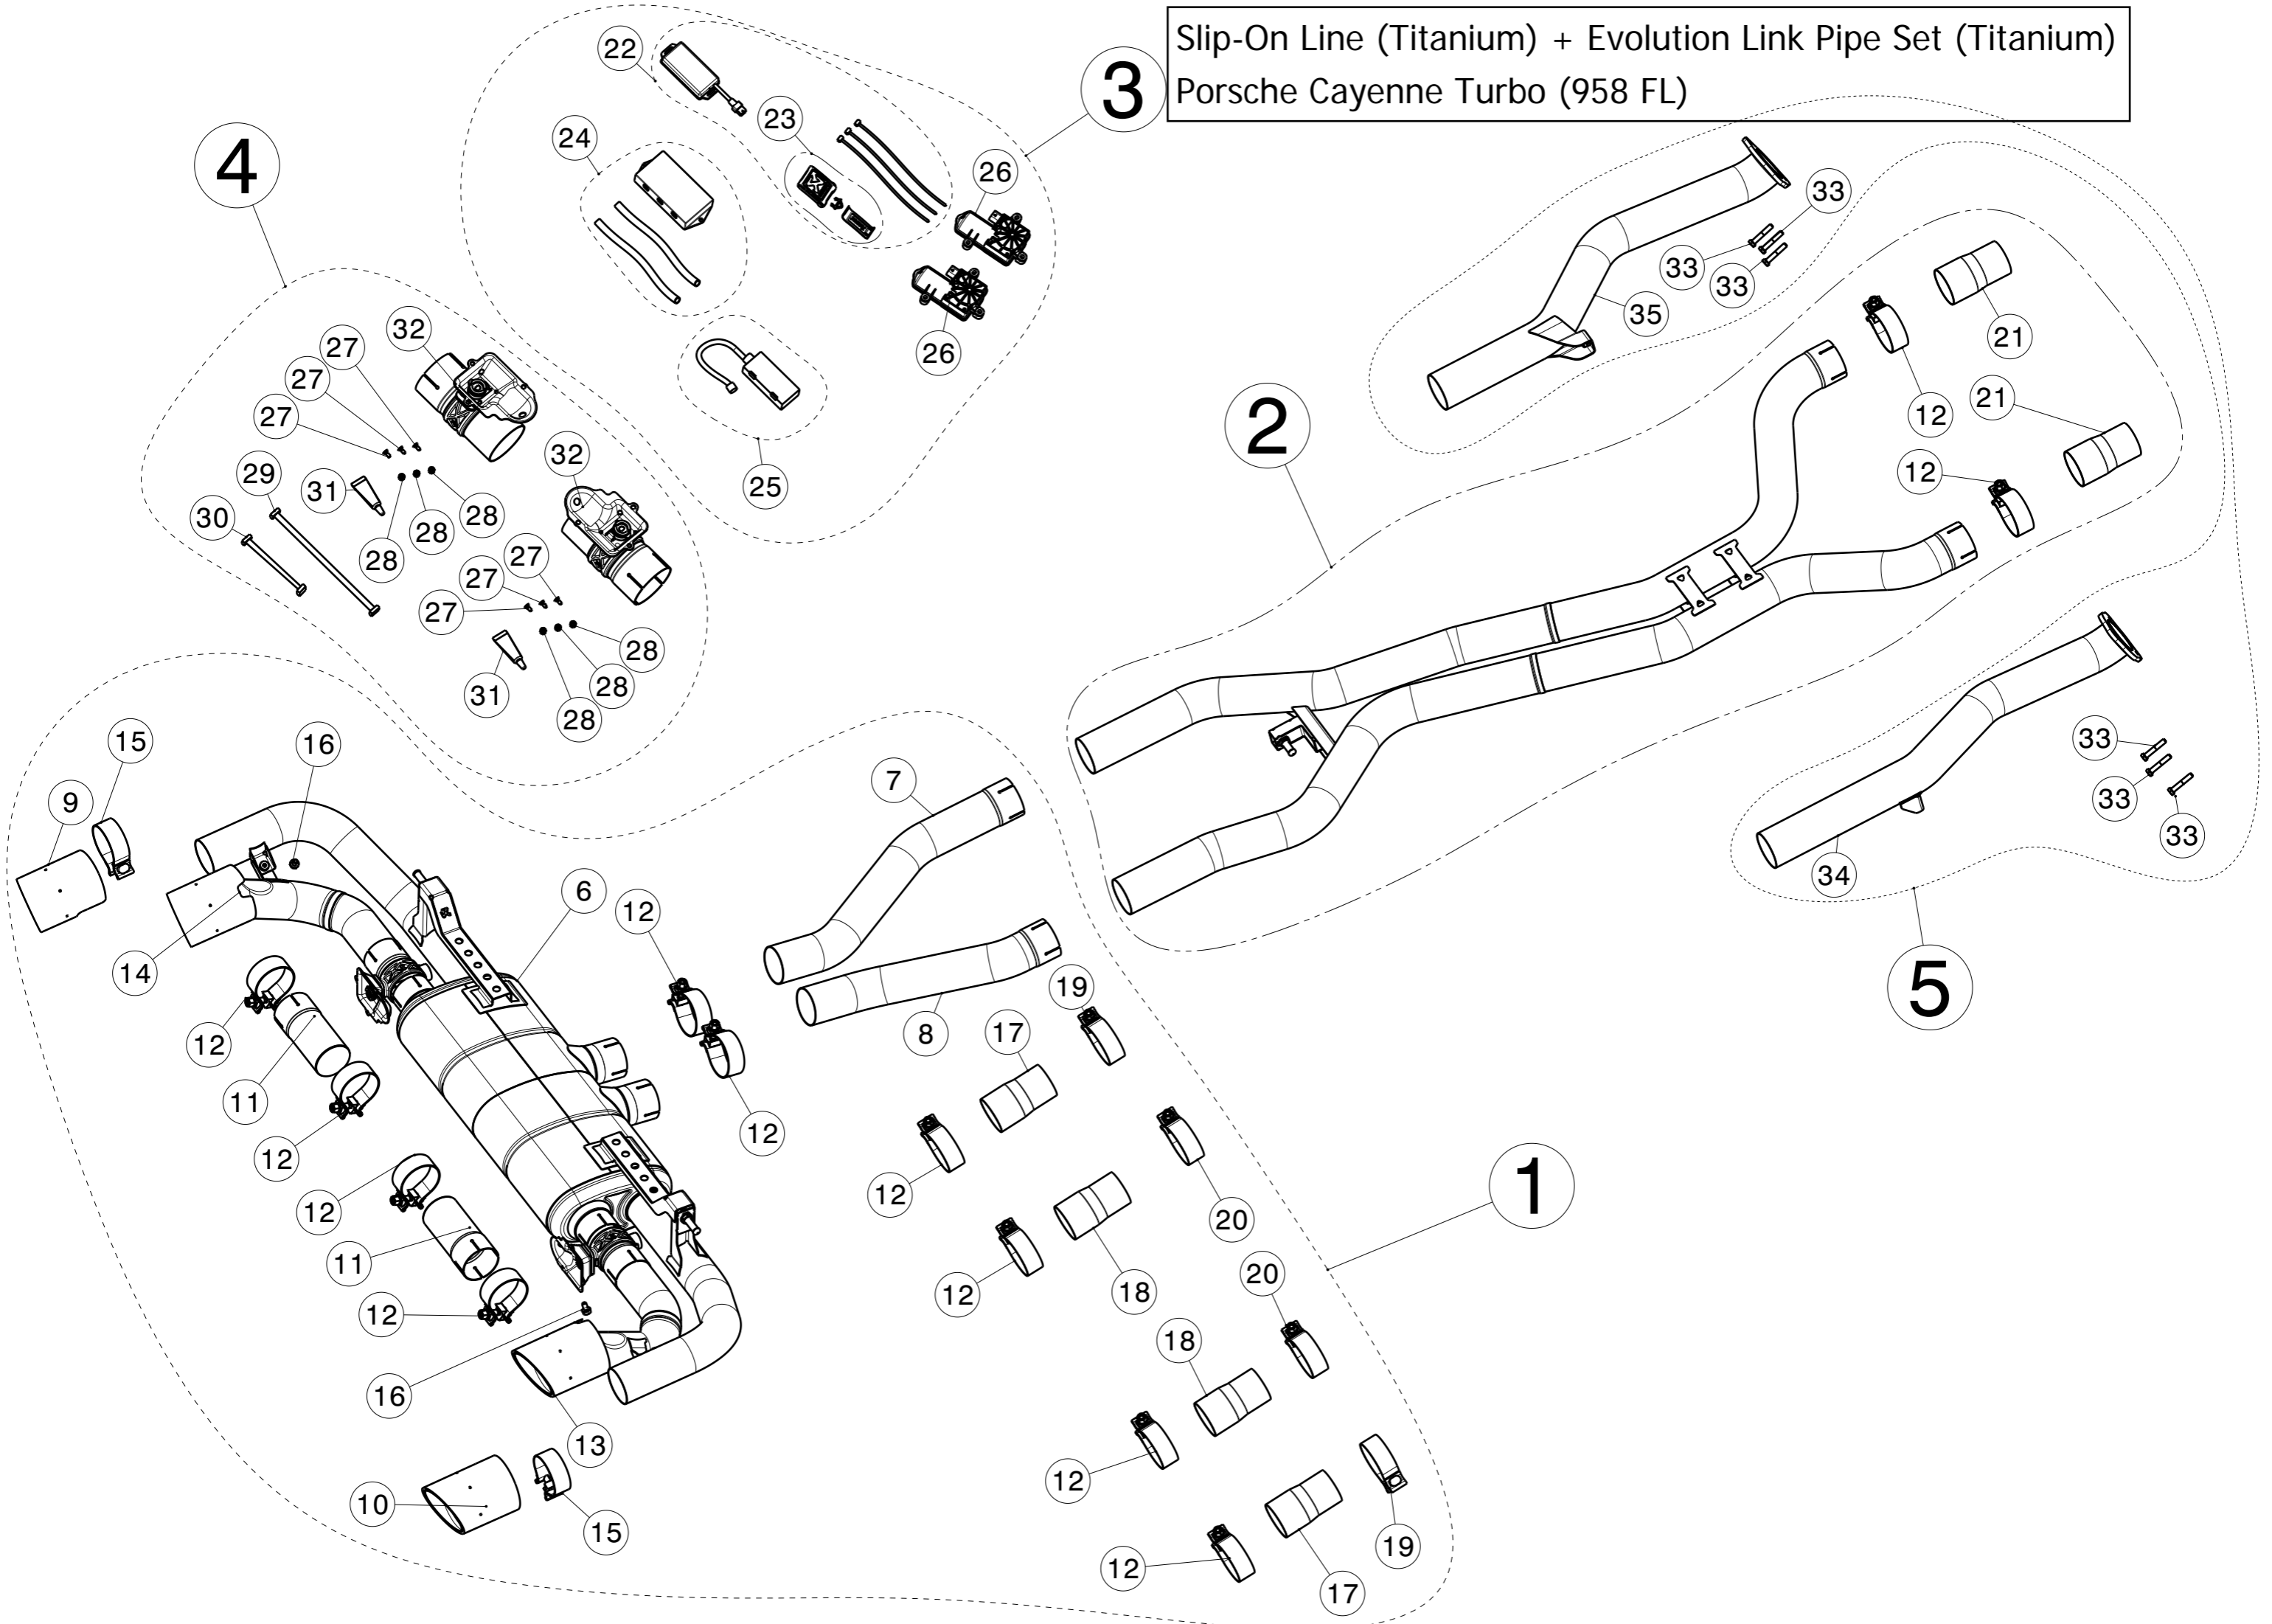

Slip-On Line (Titanium) + Evolution Link Pipe Set (Titanium)
Porsche Cayenne Turbo (958 FL)

No.	SalesCode	Description	Qty.
1	MTP-PO/TI/2H	slip on system	1
2	E-PO/T/3	evolution link pipe set	1
3	P-HF1003	akrapovic sound kit optional	1
4	P-HF1006	link pipe for electric actuator	1
5	DP-PO/T/1	down pipe TI	1
6	M-PO/T/1H/1	muffler	1
7	L-PO/T/5	link pipe TI	1
8	L-PO/T/6	link pipe TI	1
9	TP-CT/33	tail pipe CA	1
10	TP-CT/34	tail pipe CA	1
11	P-HF620	connecting pipe TI	2
12	P-R69	clamp SS	10
13	TP-CT/35	tail pipe CA	1
14	TP-CT/36	tail pipe CA	1
15	P-R46	clamp SS	2
16	P-FB54	bolt	2
17	P-CP010	adapters TI Turbo S	2
18	P-CP009	adapters TI Turbo	2
19	P-R73	clamp SS	2
20	P-R68	clamp SS	2
21	P-CP011	adapters TI	2
22	P-HF841-A5	fitting kit Keyfob+Receiver Control kit	1
23	P-HF841/2	sound controller UNI #2	1
24	P-HF886/1	valve control kit	1
25	P-HF936	VTS CAN Sniffer	1
26	P-HF954	electric actuator Audi/VW/Porsche	2
27	P-FB93	screw SS	6
28	P-FN22	nut SS	6
29	P-HF839	fitting kit	1
30	P-HF1017	fitting kit	1
31	P-LT1	screw sealant	2
32	P-HF1005	connecting pipe TI	2
33	P-FB60	screw SS	6
34	DP-PO/T/1R	downpipe TI optional R	1
35	DP-PO/T/1L	downpipe TI optional L	1