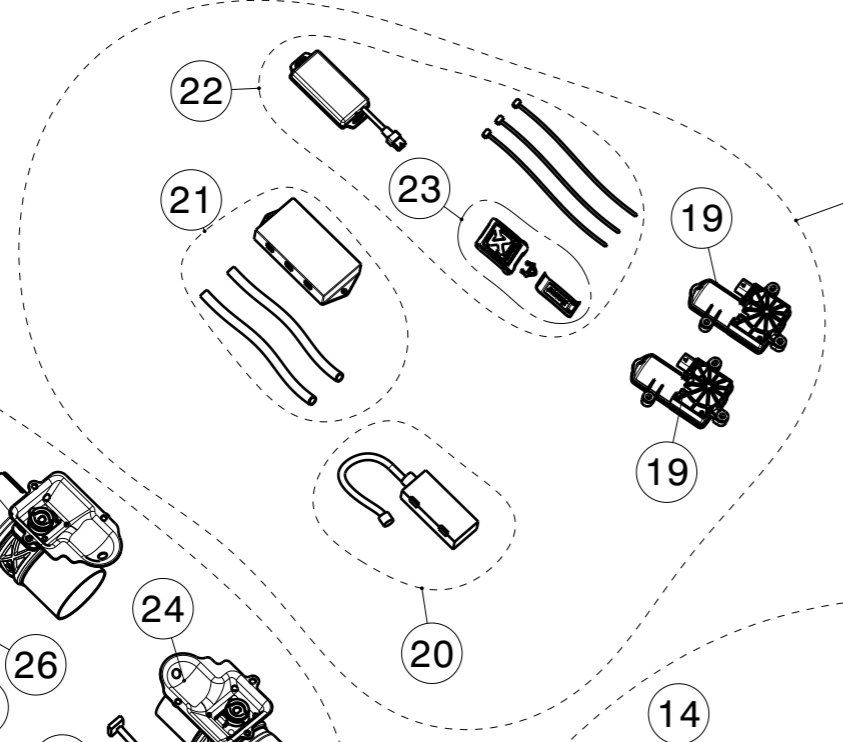

Slip-On Line (Titanium)
Porsche Cayenne S E-Hybrid (958 FL)

2

SCROLL DOWN
FOR OTHER
MODELS

3