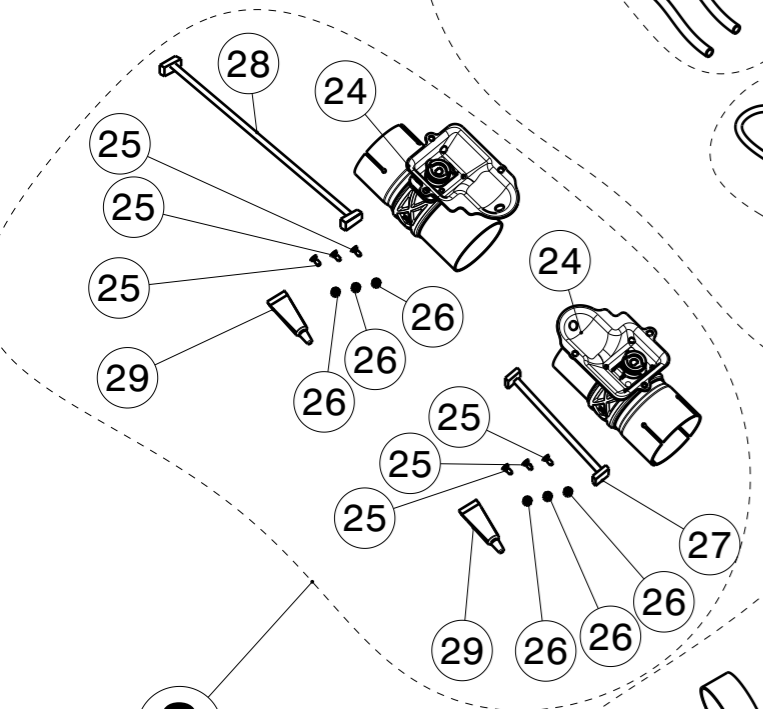

Slip-On Line (Titanium)
Porsche Cayenne S E-Hybrid (958 FL)

2

SCROLL DOWN
FOR OTHER
MODELS

3