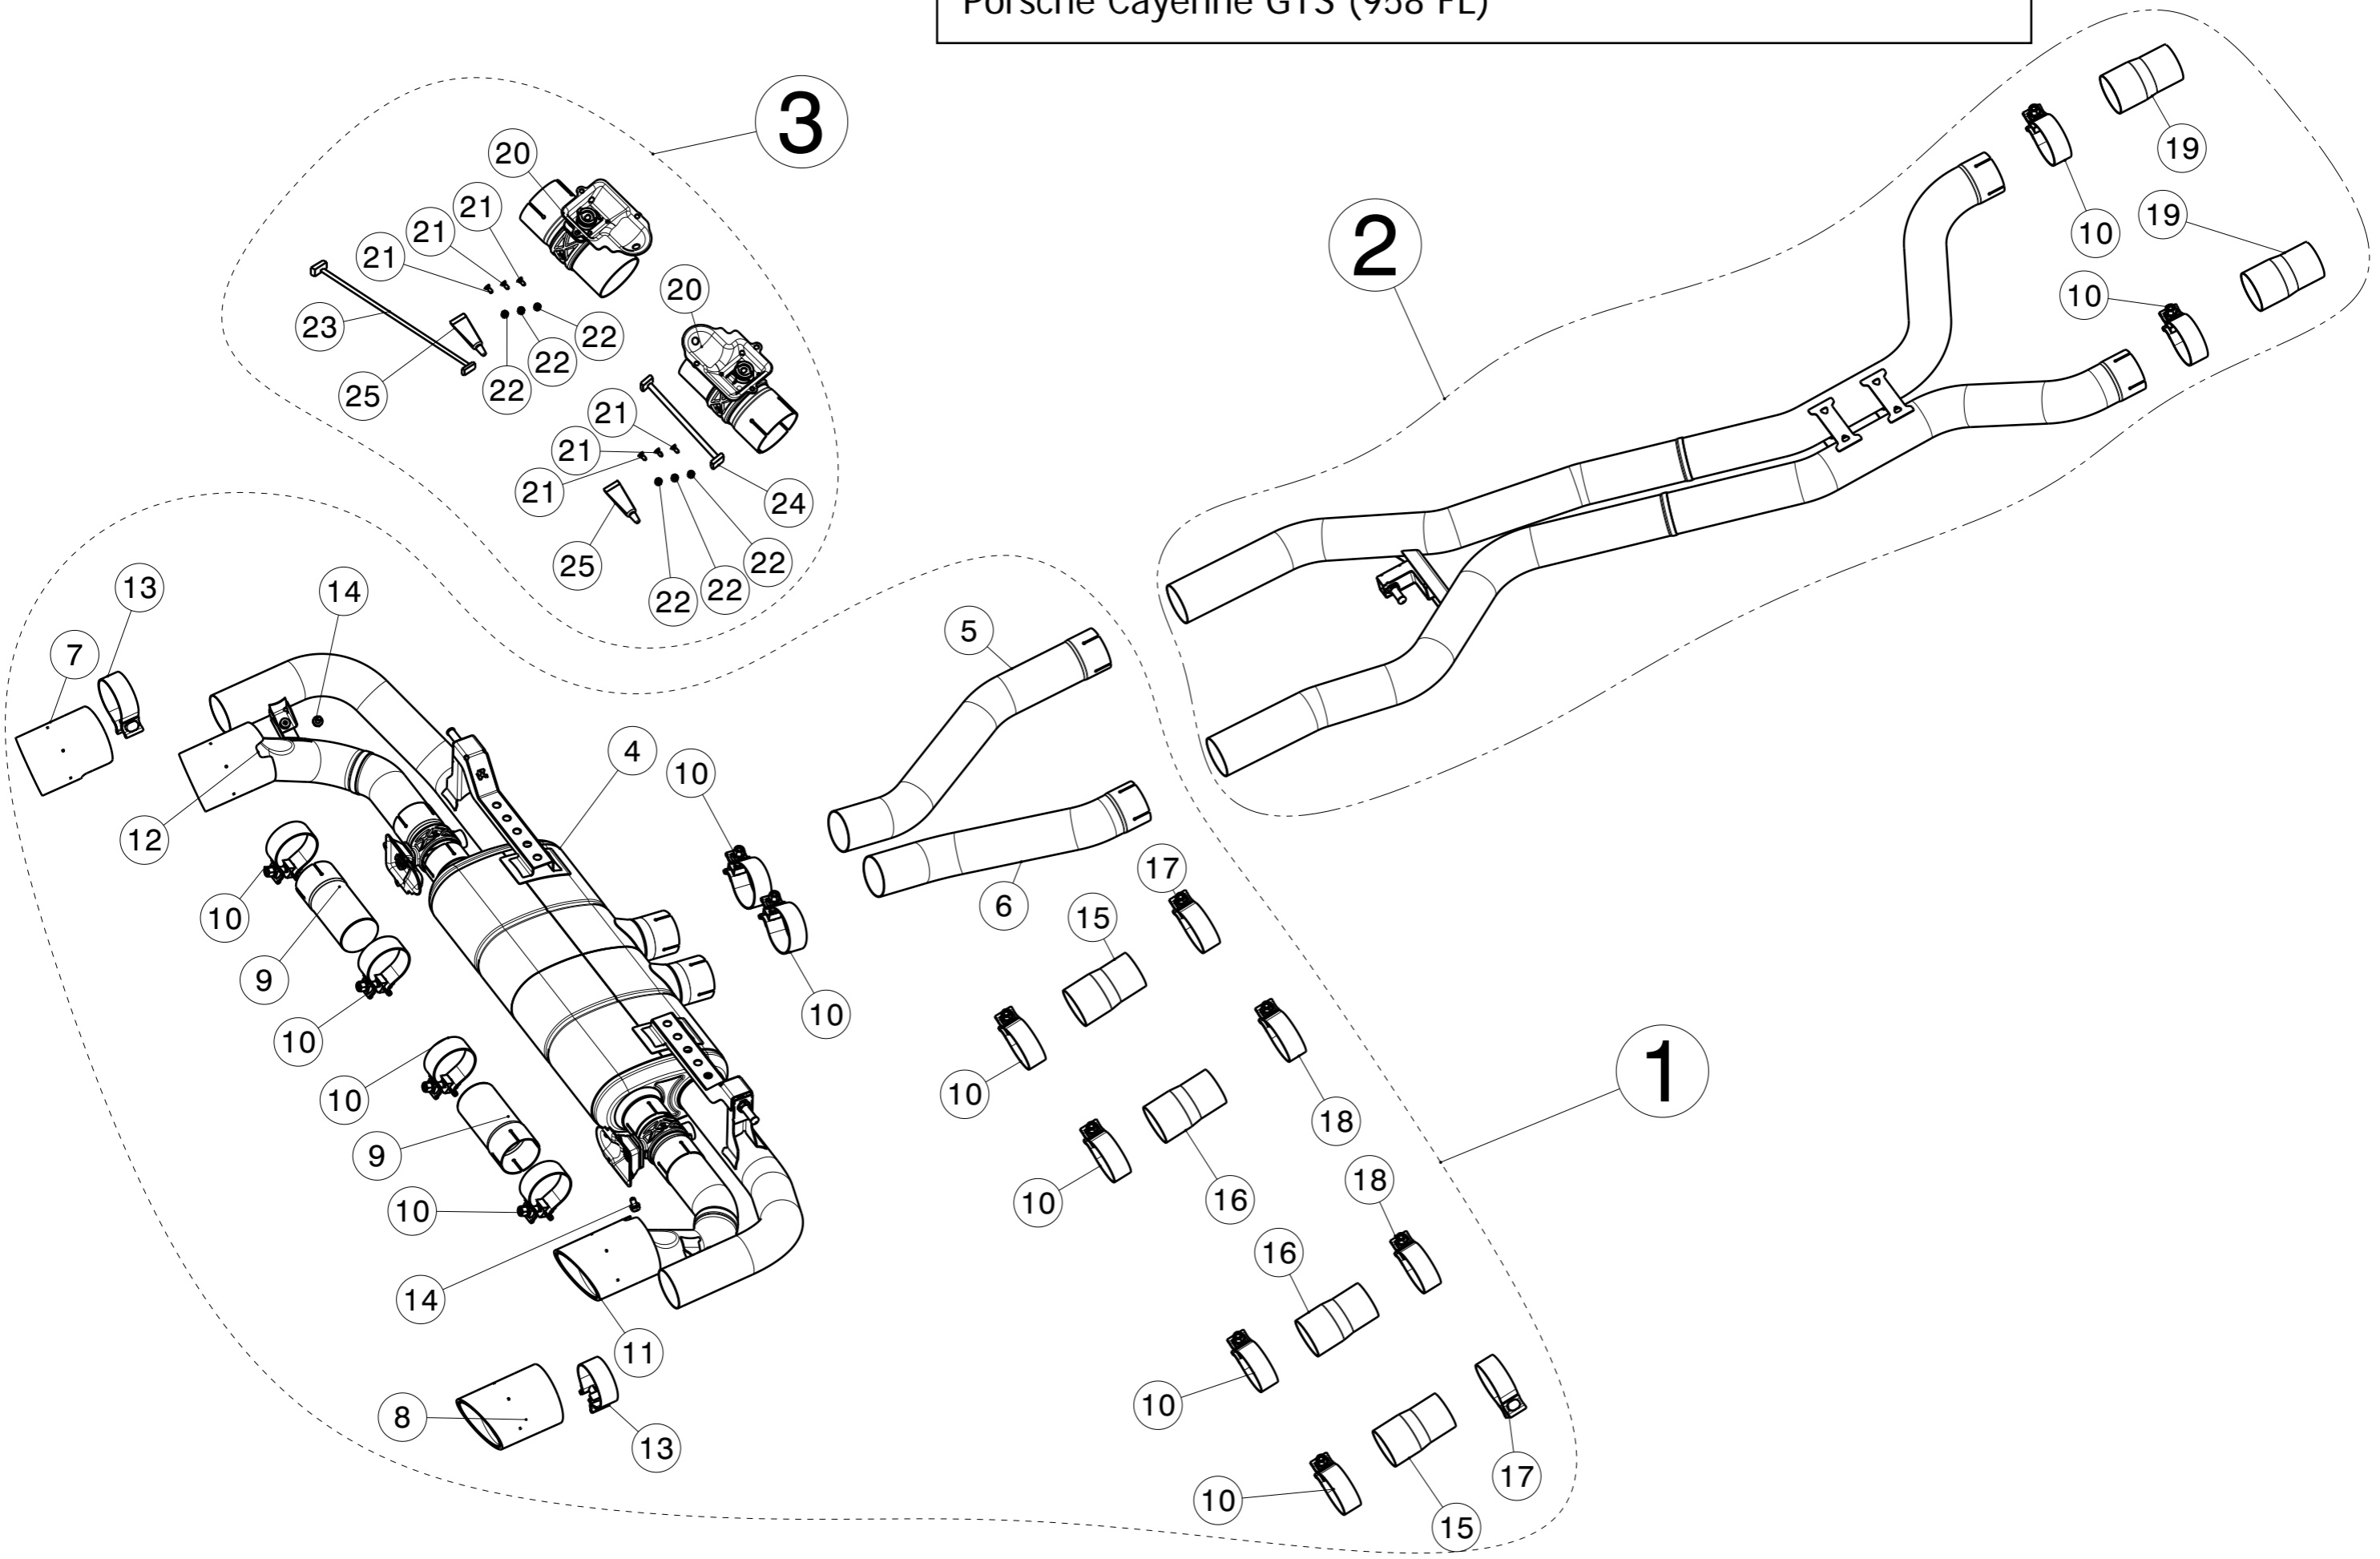

Slip-On Line (Titanium) + Evolution Link Pipe Set (Titanium)
Porsche Cayenne GTS (958 FL)

No.	SalesCode	Description	Qty.
1	MTP-PO/TI/2H	slip on system	1
2	E-PO/T/3	evolution link pipe set	1
3	P-HF1006	link pipe for electric actuator	1
4	M-PO/T/1H/1	muffler	1
5	L-PO/T/5	link pipe TI	1
6	L-PO/T/6	link pipe TI	1
7	TP-CT/33	tail pipe CA	1
8	TP-CT/34	tail pipe CA	1
9	P-HF620	connecting pipe TI	2
10	P-R69	clamp SS	10
11	TP-CT/35	tail pipe CA	1
12	TP-CT/36	tail pipe CA	1
13	P-R46	clamp SS	2
14	P-FB54	bolt	2
15	P-CP010	adapters TI Turbo S	2
16	P-CP009	adapters TI Turbo	2
17	P-R73	clamp SS	2
18	P-R68	clamp SS	2
19	P-CP011	adapters TI	2
20	P-HF1005	connecting pipe TI	2
21	P-FB93	screw SS	6
22	P-FN22	nut SS	6
23	P-HF839	fitting kit	1
24	P-HF1017	fitting kit	1
25	P-LT1	screw sealant	2