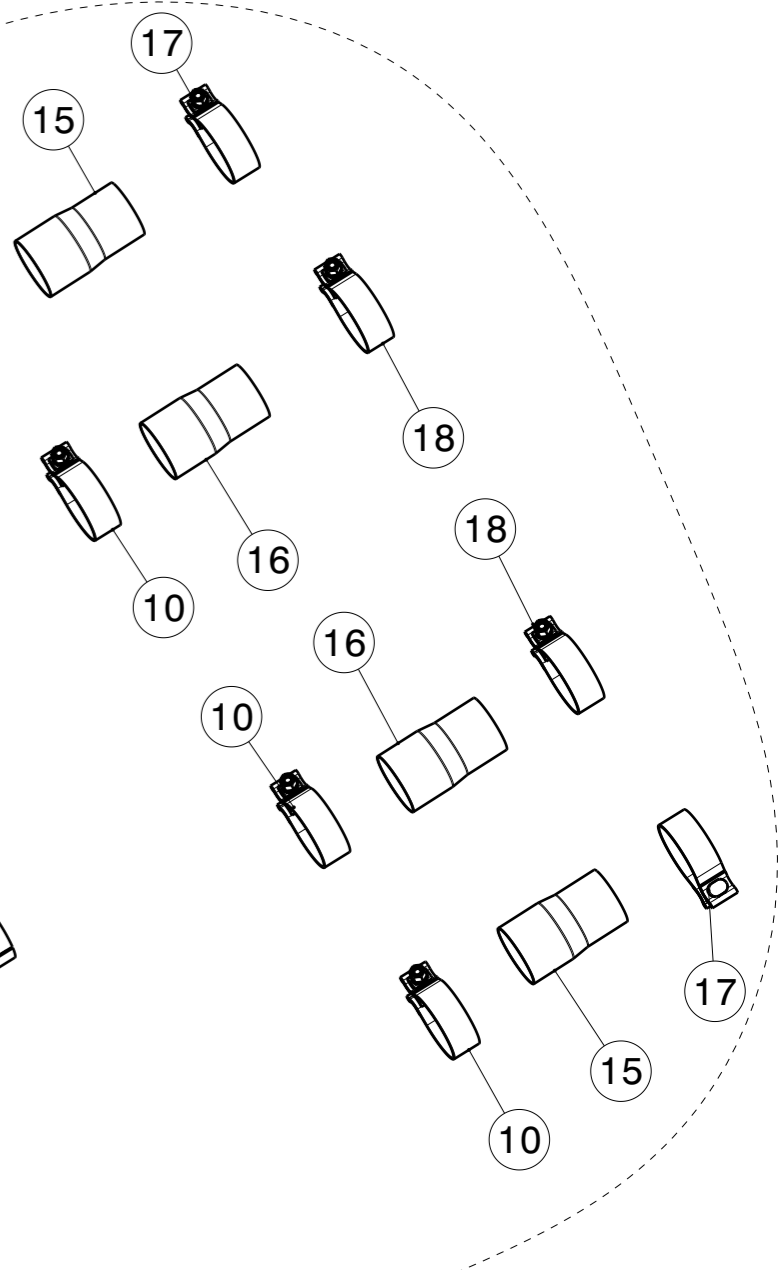

Slip-On Line (Titanium)
Porsche Cayenne S E-Hybrid (958 FL)

2

SCROLL DOWN
FOR OTHER
MODELS

3

1

No.	SalesCode	Description	Qty.
1	MTP-PO/TI/2H	slip on system	1
2	P-HF1003	akrapovic sound kit optional	1
3	P-HF1006	link pipe for electric actuator	1
4	M-PO/T/1H/1	muffler	1
5	L-PO/T/5	link pipe TI	1
6	L-PO/T/6	link pipe TI	1
7	TP-CT/33	tail pipe CA	1
8	TP-CT/34	tail pipe CA	1
9	P-HF620	connecting pipe TI	2
10	P-R69	clamp SS	8
11	TP-CT/35	tail pipe CA	1
12	TP-CT/36	tail pipe CA	1
13	P-R46	clamp SS	2
14	P-FB54	bolt	2
15	P-CP010	adapters TI Turbo S	2
16	P-CP009	adapters TI Turbo	2
17	P-R73	clamp SS	2
18	P-R68	clamp SS	2
19	P-HF954	electric actuator Audi/VW/Porsche	2
20	P-HF936	VTS CAN Sniffer	1
21	P-HF886/1	valve control kit	1
22	P-HF841-A5	fitting kit Keyfob+Receiver Control kit	1
23	P-HF841/2	sound controller UNI #2	1
24	P-HF1005	connecting pipe TI	2
25	P-FB93	screw SS	6
26	P-FN22	nut SS	6
27	P-HF1017	fitting kit	1
28	P-HF839	fitting kit	1
29	P-LT1	screw sealant	2