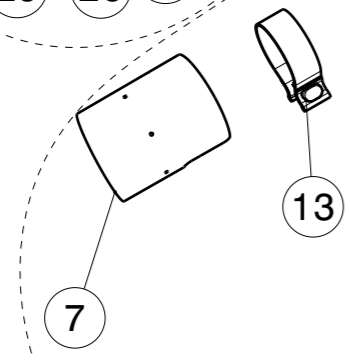

Slip-On Line (Titanium)
Porsche Cayenne S E-Hybrid (958 FL)

2

SCROLL DOWN
FOR OTHER
MODELS

3